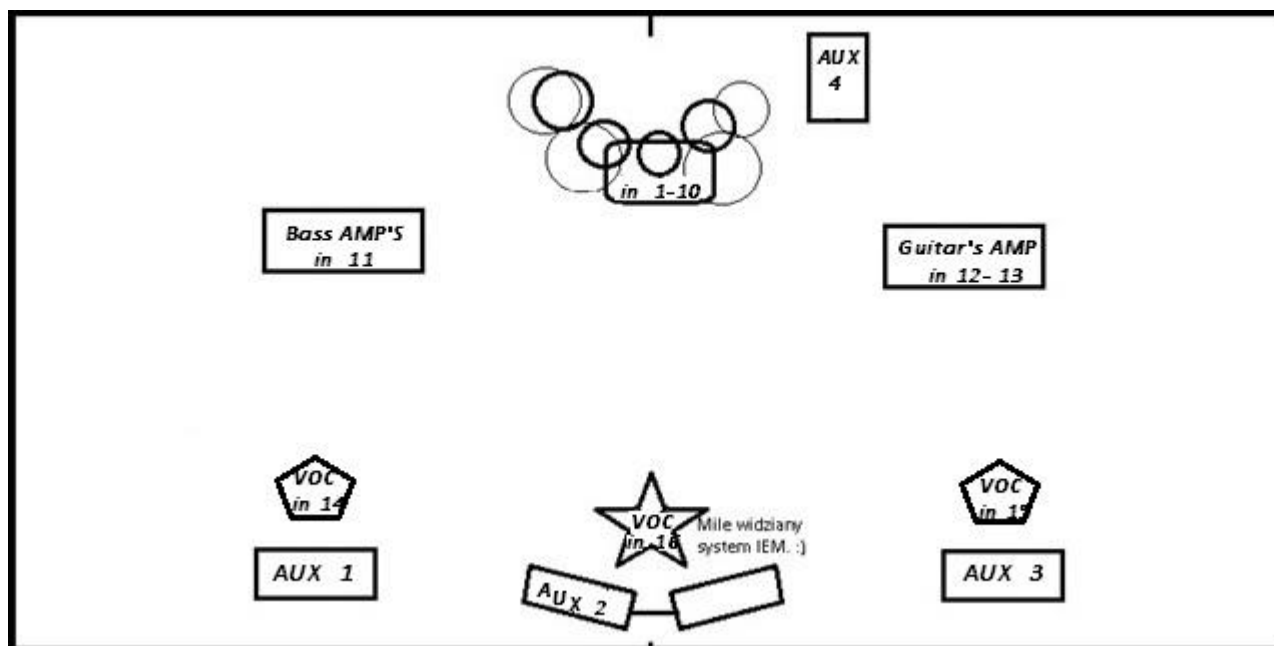

# KORPIS KARMEL

## TECHNICAL RIDER 2016 ver.02

INPUT	SOUND SOURCE	MICROPHONES
1.	KICK in	Beta91a
2.	KICK out	Beta 52a/ n/d868
3.	SNARE top	i5/sm57
4.	SNARE bottom	ATM350/AT2020
5.	Hi Hat	Mk112/KM184
6.	Tom 1	D2/e904
7.	Tom 2	D4/e904
8.	F. Tom	D4/e904
9.	OH L	Mk112/KM184/AT2020
10.	OH R	Mk112/KM184/AT2020
11.	BASS	xlr out
12.	Guitar Tomek	AT2020
13.	Guitar Tomek	e906/i5
14.	VOC Bass	SM58
15.	VOC Guitar's Tom	SM 58
16.	VOC LEAD	Wireless SM58